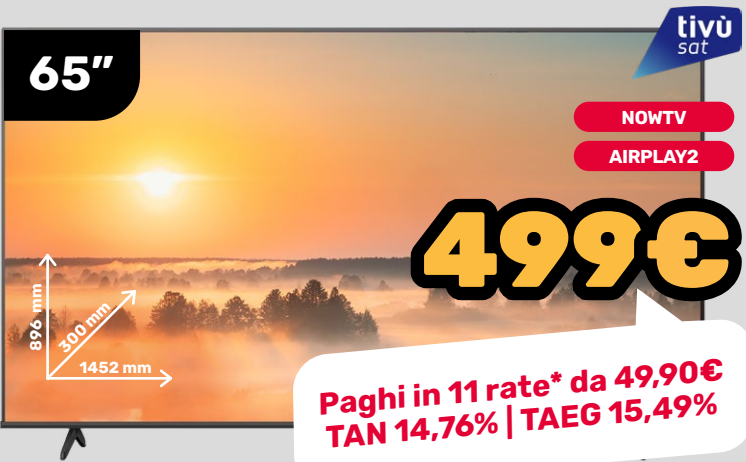

Hisense TV LED 65" UHD 4K 65A69

- Pannello Dolby Vision
- Smart Vidaa con tutte le principali App integrate
- Bluetooth audio
- Game Mode ALLM/VRR 60hz

DISPONIBILE ANCHE NELLA VERSIONE DA 85" A 899€